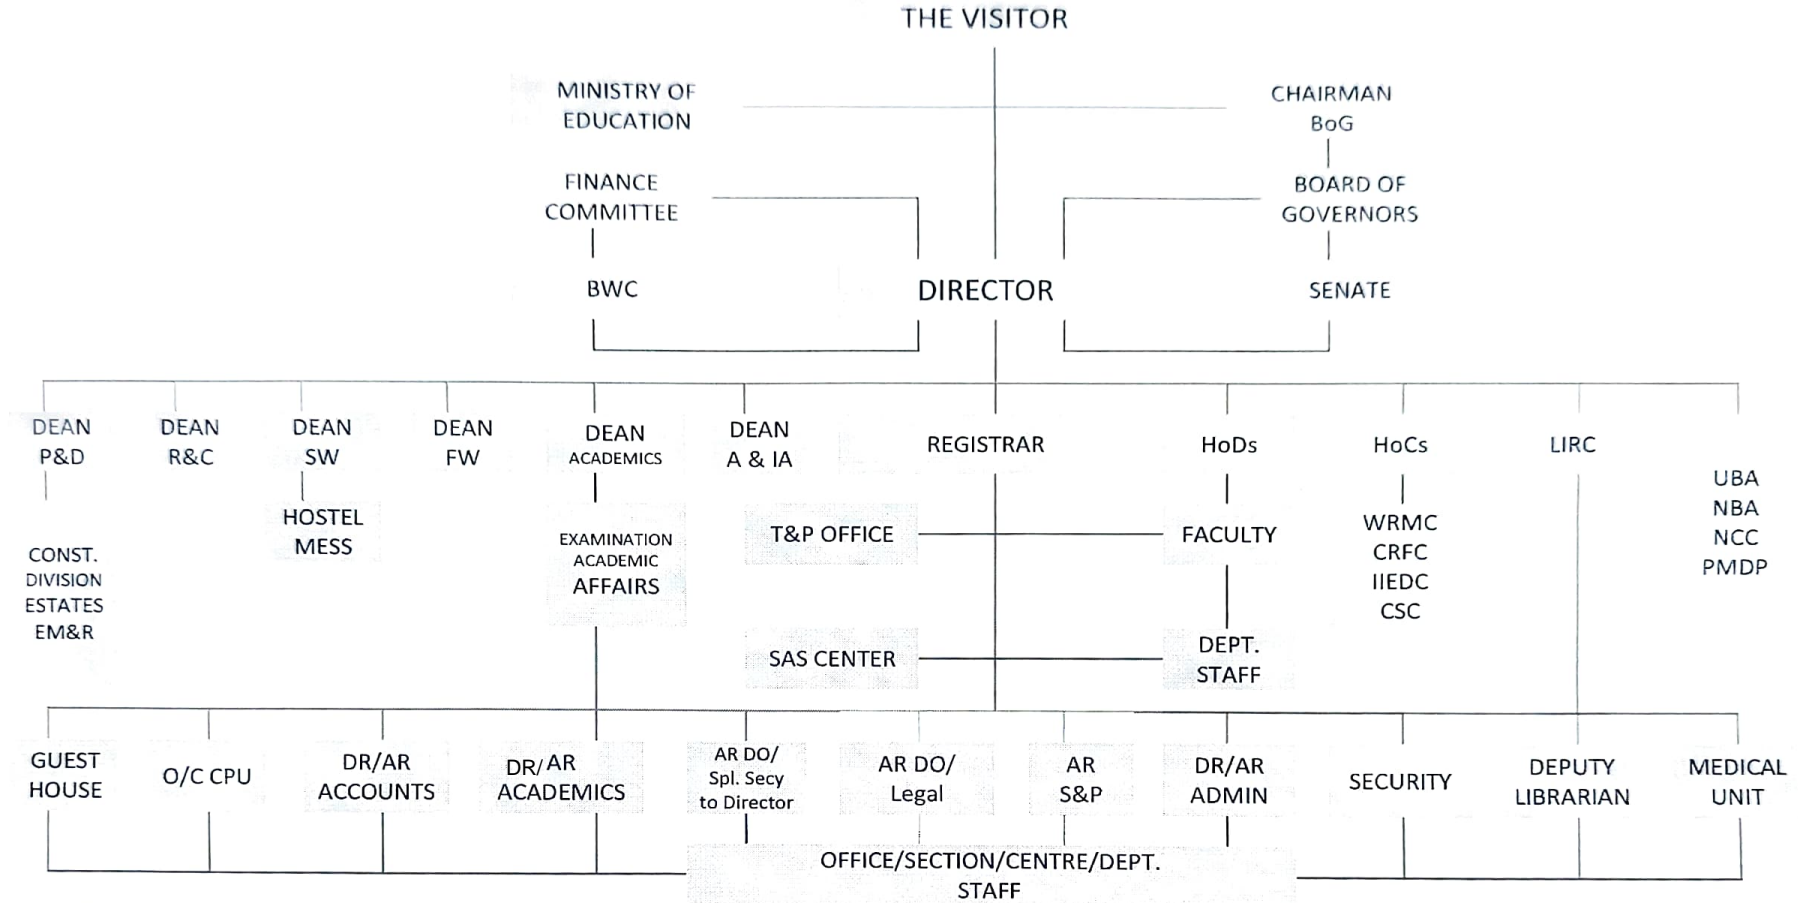

# ORGANISATION STRUCTURE

Note: All Deans are supported by Associate Deans to carry out their duties.

BWC: Building & Works Committee  
 A&IA: Alumni & International Affairs  
 IIEDC: Innovation Incubation & Entrepreneurship Development Centre  
 PMDP: Prime Minister's Development Package

P&D: Planning & Development  
 EM&R: Electrical Maintenance & Repair  
 WRMC: Water Resources Management Centre  
 LIRC: Library Information Resources Centre  
 NCC: National Cadet Corps

R&C: Research & Consultancy  
 T&P: Training & Placement  
 CRFC: Central Research Facility Centre  
 SAS: Students Activity & Sports Centre  
 UBA: Unnat Bharat Abhiyan

SW: Student Welfare  
 FW: Faculty Welfare  
 CSC: Computer Services Centre  
 CPU: Central Purchases Unit  
 NBA: National Board of Accreditation